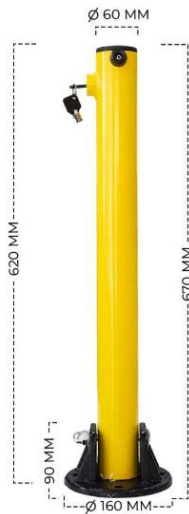

## Yellow Fold Down Bollard

Fold down mild steel post with cast aluminium base, available in yellow only. More commonly used in domestic car parking spaces.

### Dimensions:

- Height: 670mm
- Diameter: 60mm

Each lock is keyed alike per post (2 keys per post).

Speedy Street Solutions Ltd., 3 Westfield House, Millfield Lane, York, YO26 6GA

All dimensions are in millimeters, weights in kilograms and capacities in litres, are approximate and do not form any part of the contract. All prices are guide prices only and should be used for estimating purposes only. Speedy Street Solutions Limited reserve the right to change the design, specification or price of any item sold at any time.