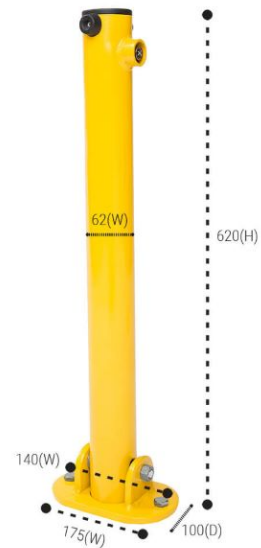

Fold Down Lockable Bollard - Yellow

Fold down mild steel post with cast aluminium base, available in yellow only. More commonly used in domestic car parking spaces.

Dimensions:

- Height: 620mm
- Diameter: 62mm

Each lock is keyed alike per post (2 keys per post).

Speedy Street Solutions Ltd., 3 Westfield House, Millfield Lane, York, YO26 6GA

All dimensions are in millimeters, weights in kilograms and capacities in litres, are approximate and do not form any part of the contract. All prices are guide prices only and should be used for estimating purposes only. Speedy Street Solutions Limited reserve the right to change the design, specification or price of any item sold at any time.